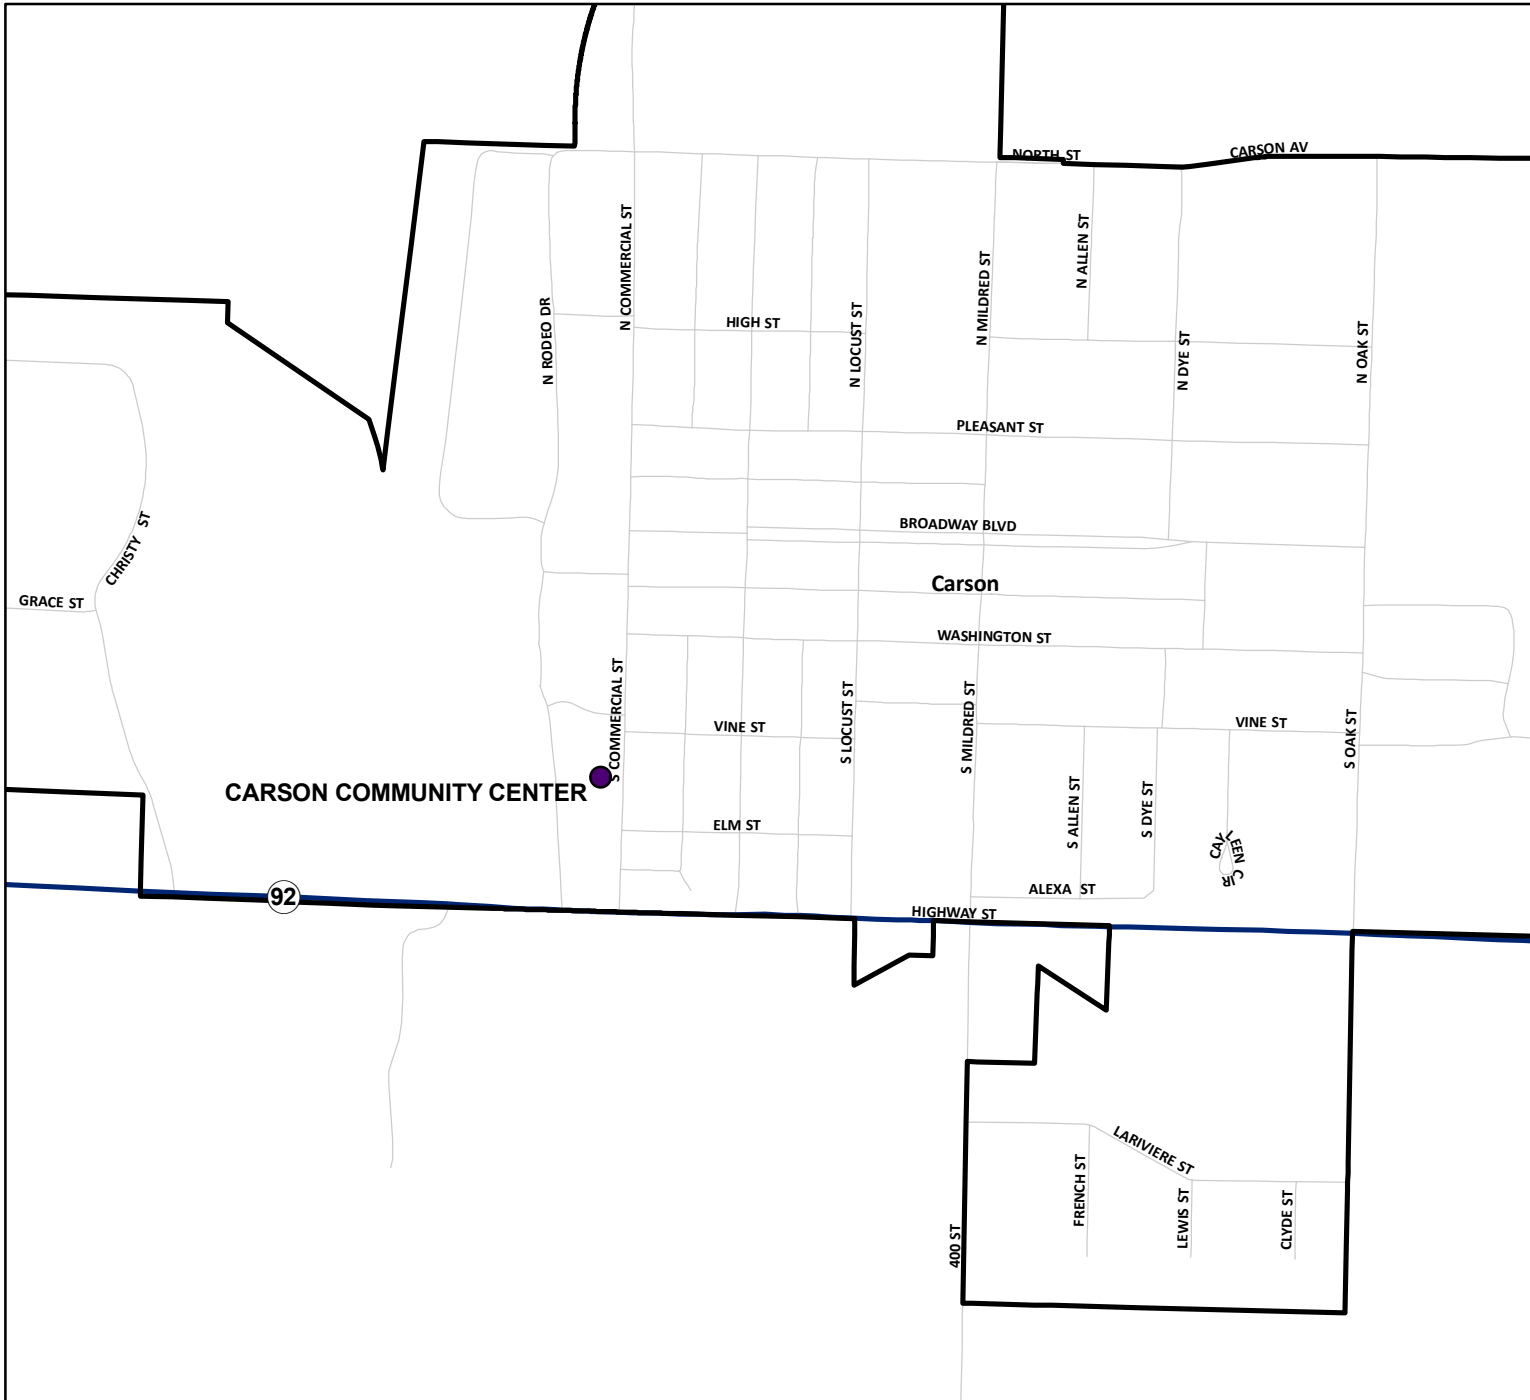

CARSON TOWNSHIP PRECINCT -- CARSON COMMUNITY CENTER

Carson Township