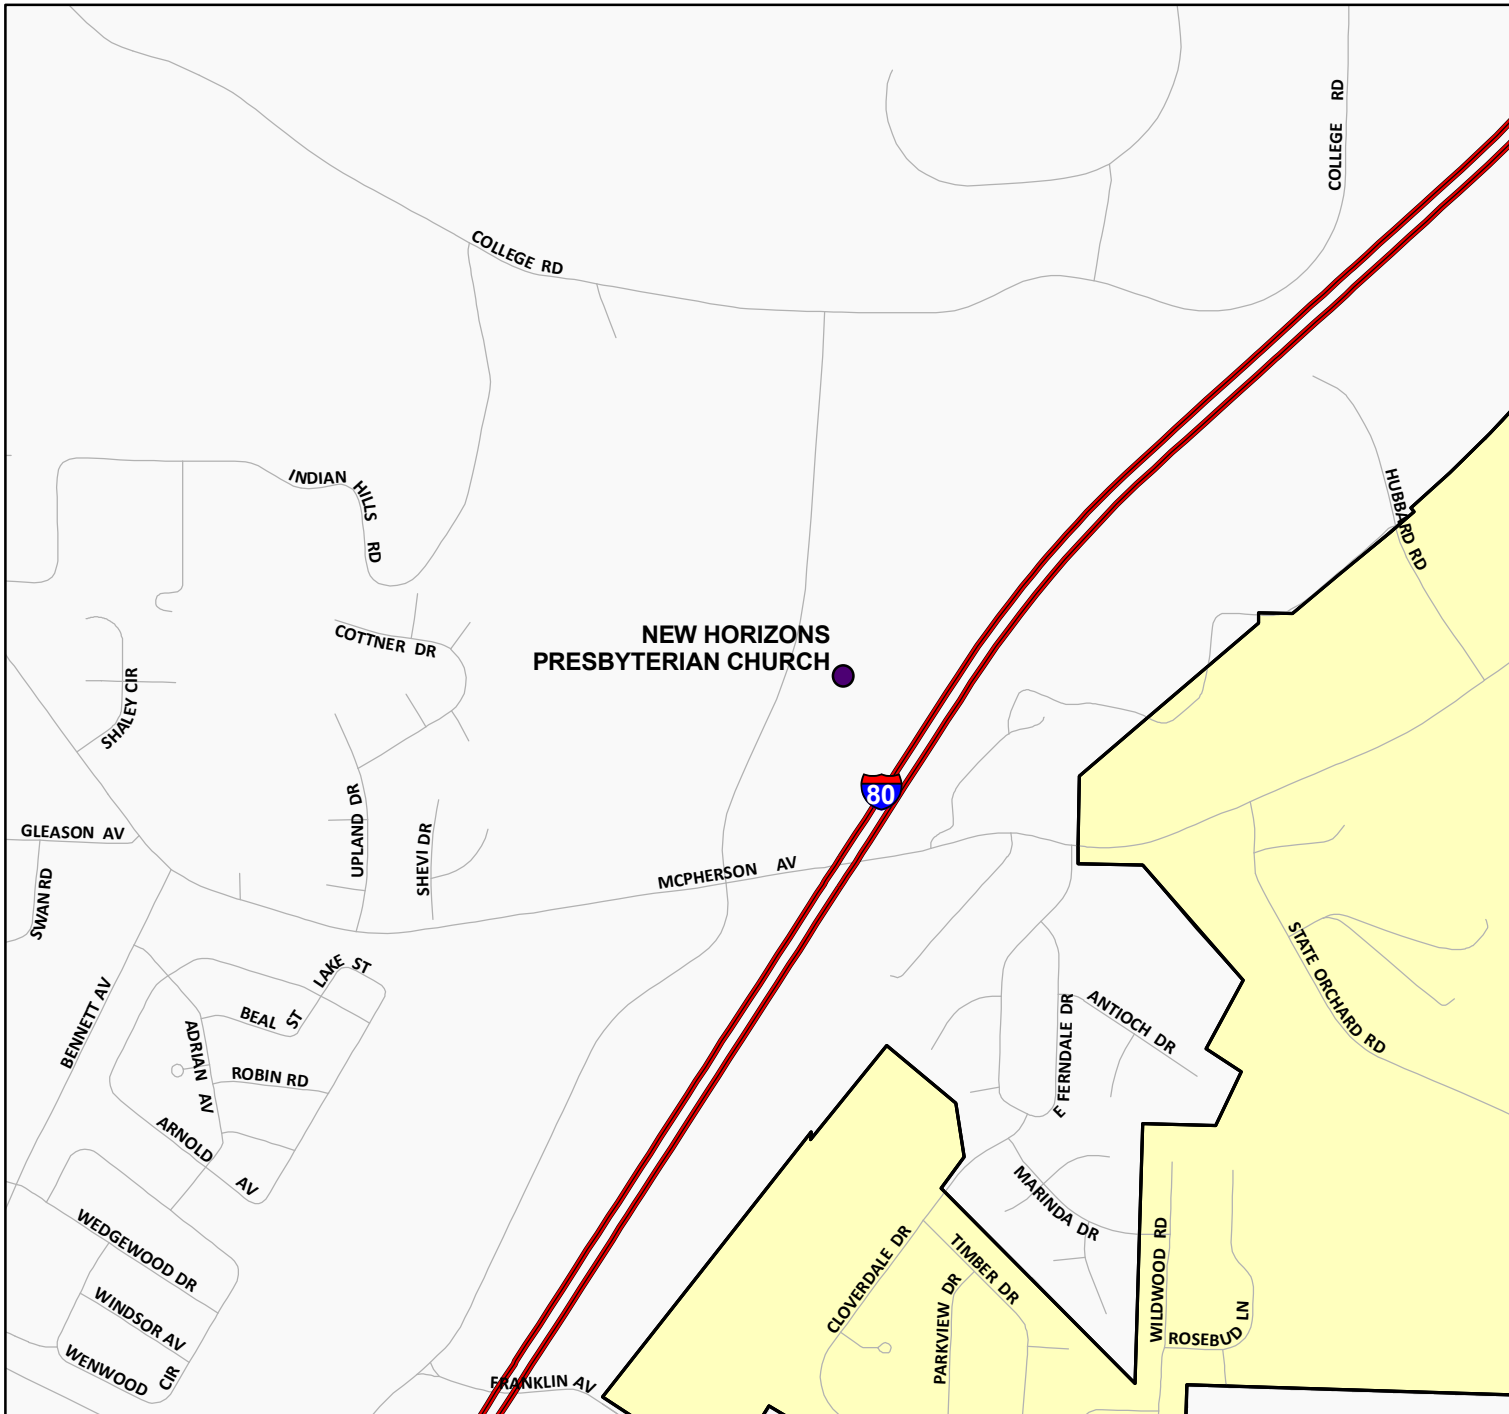

GARNER TOWNSHIP PRECINCT -- NEW HORIZONS PRESBYTERIAN CHURCH

Garner Township
New Horizons Presbyterian Church
30 Valley View Dr

Election Contact:
Kristi Everett, First Deputy - Elections
712-328-5700

Map Produced by:
Pottawattamie County GIS
March 9, 2010