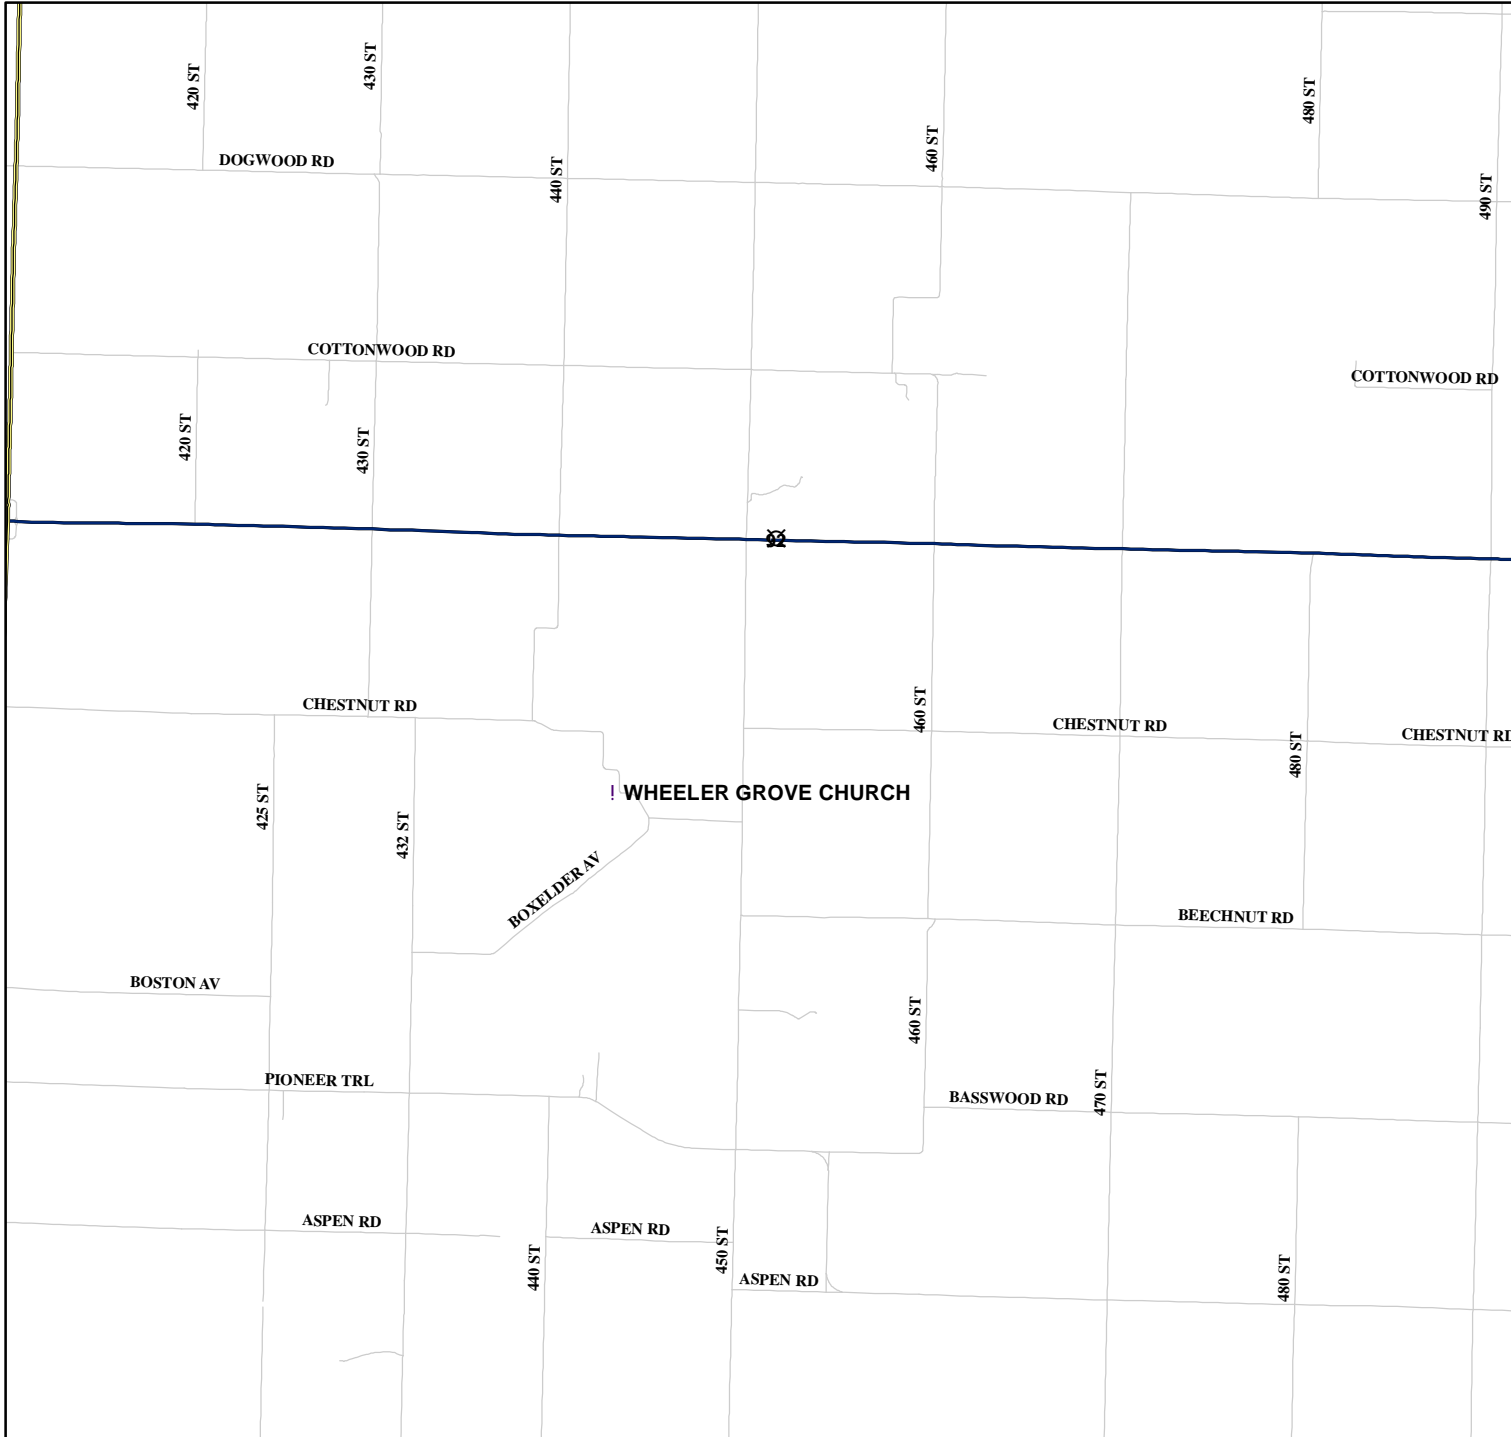

GROVE TOWNSHIP PRECINCT

Grove Township

6	5	4	3	2	1
7	8	9	10	11	12
18	17	16	15	14	13
19	20	21	22	23	24
30	29	28	27	26	25
31	32	33	34	35	36

Township Precincts

Grove Township
 Wheeler Grove Church
 44353 Chestnut Road

Election Contact:
 Gary Herman, First Deputy - Elections
 712-328-5700

Map Produced by:
 Pottawattamie County GIS
 August 2, 2007