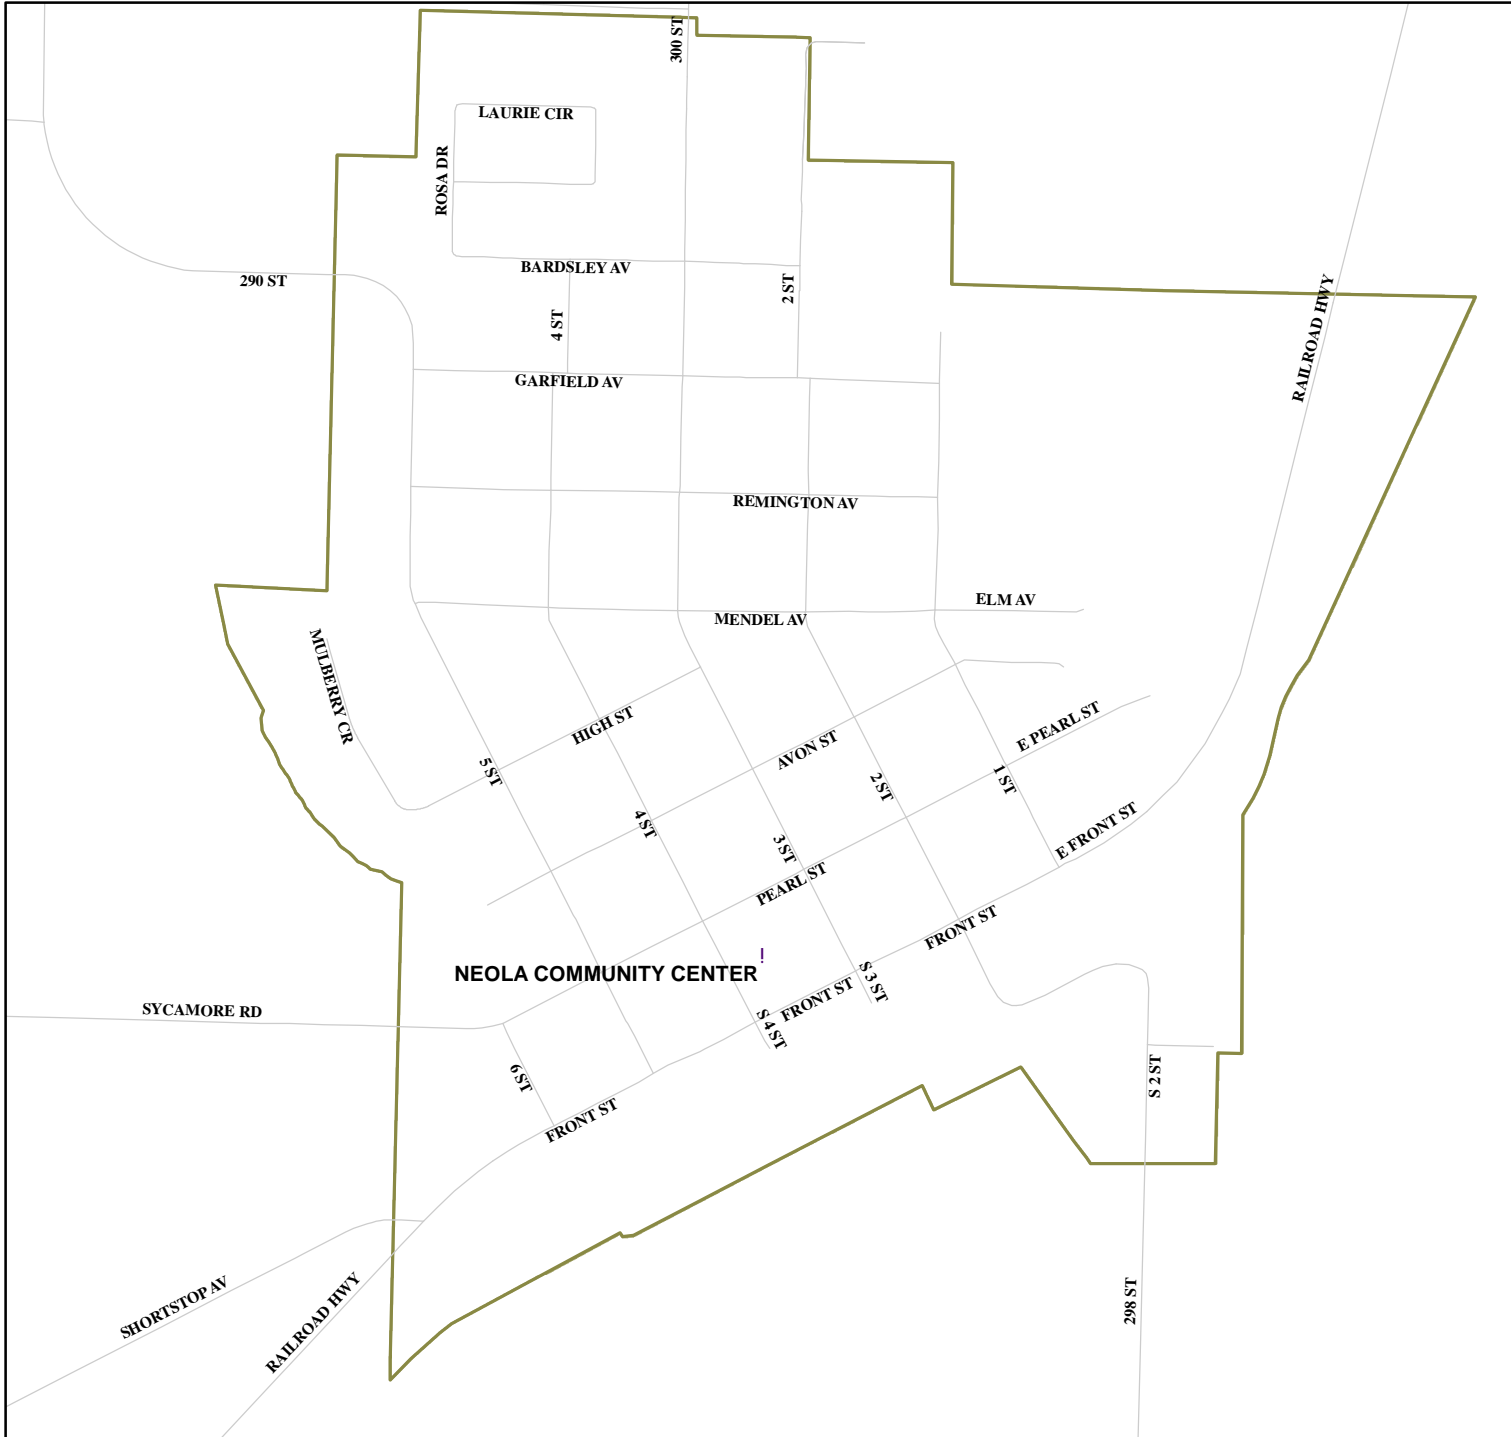

# NEOLA TOWNSHIP PRECINCT

Neola Township

6	5	4	3	2	1
7	8	9	10	11	12
18	17	16	15	14	13
19	20	21	22	23	24 Neola
30	29	28	27	26	25
31	32	33	34	35	36

Township Precincts

Neola Township  
Neola Community Center  
110 - 4th Street

Election Contact:  
Gary Herman, First Deputy - Elections  
712-328-5700

Map Produced by:  
Pottawattamie County GIS  
August 2, 2007