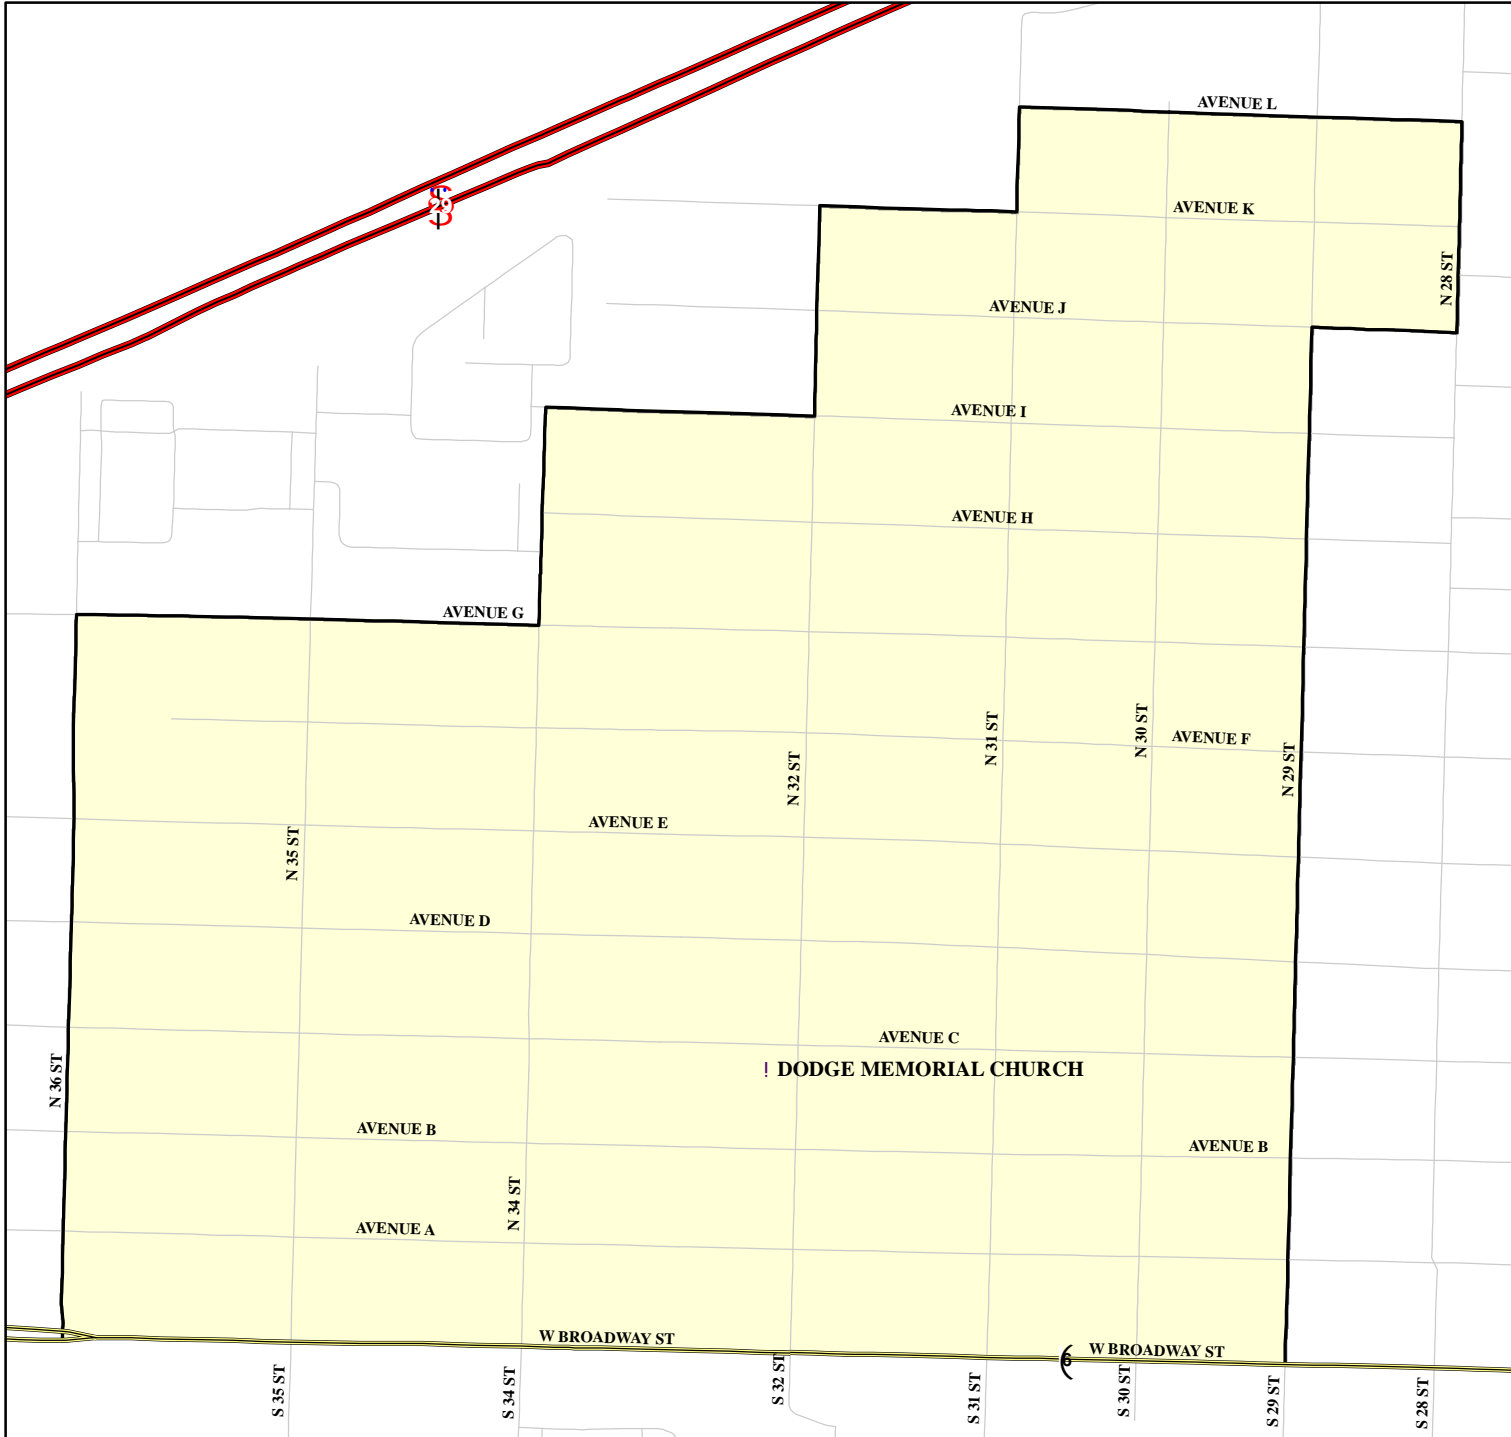

PRECINCT 2 -- DODGE MEMORIAL CHURCH

CB - 02
 Dodge Memorial Church
 3200 Avenue C

Election Contact:
 Gary Herman, First Deputy - Elections
 712-328-5700

Map Produced by:
 Pottawattamie County GIS
 August 2, 2007