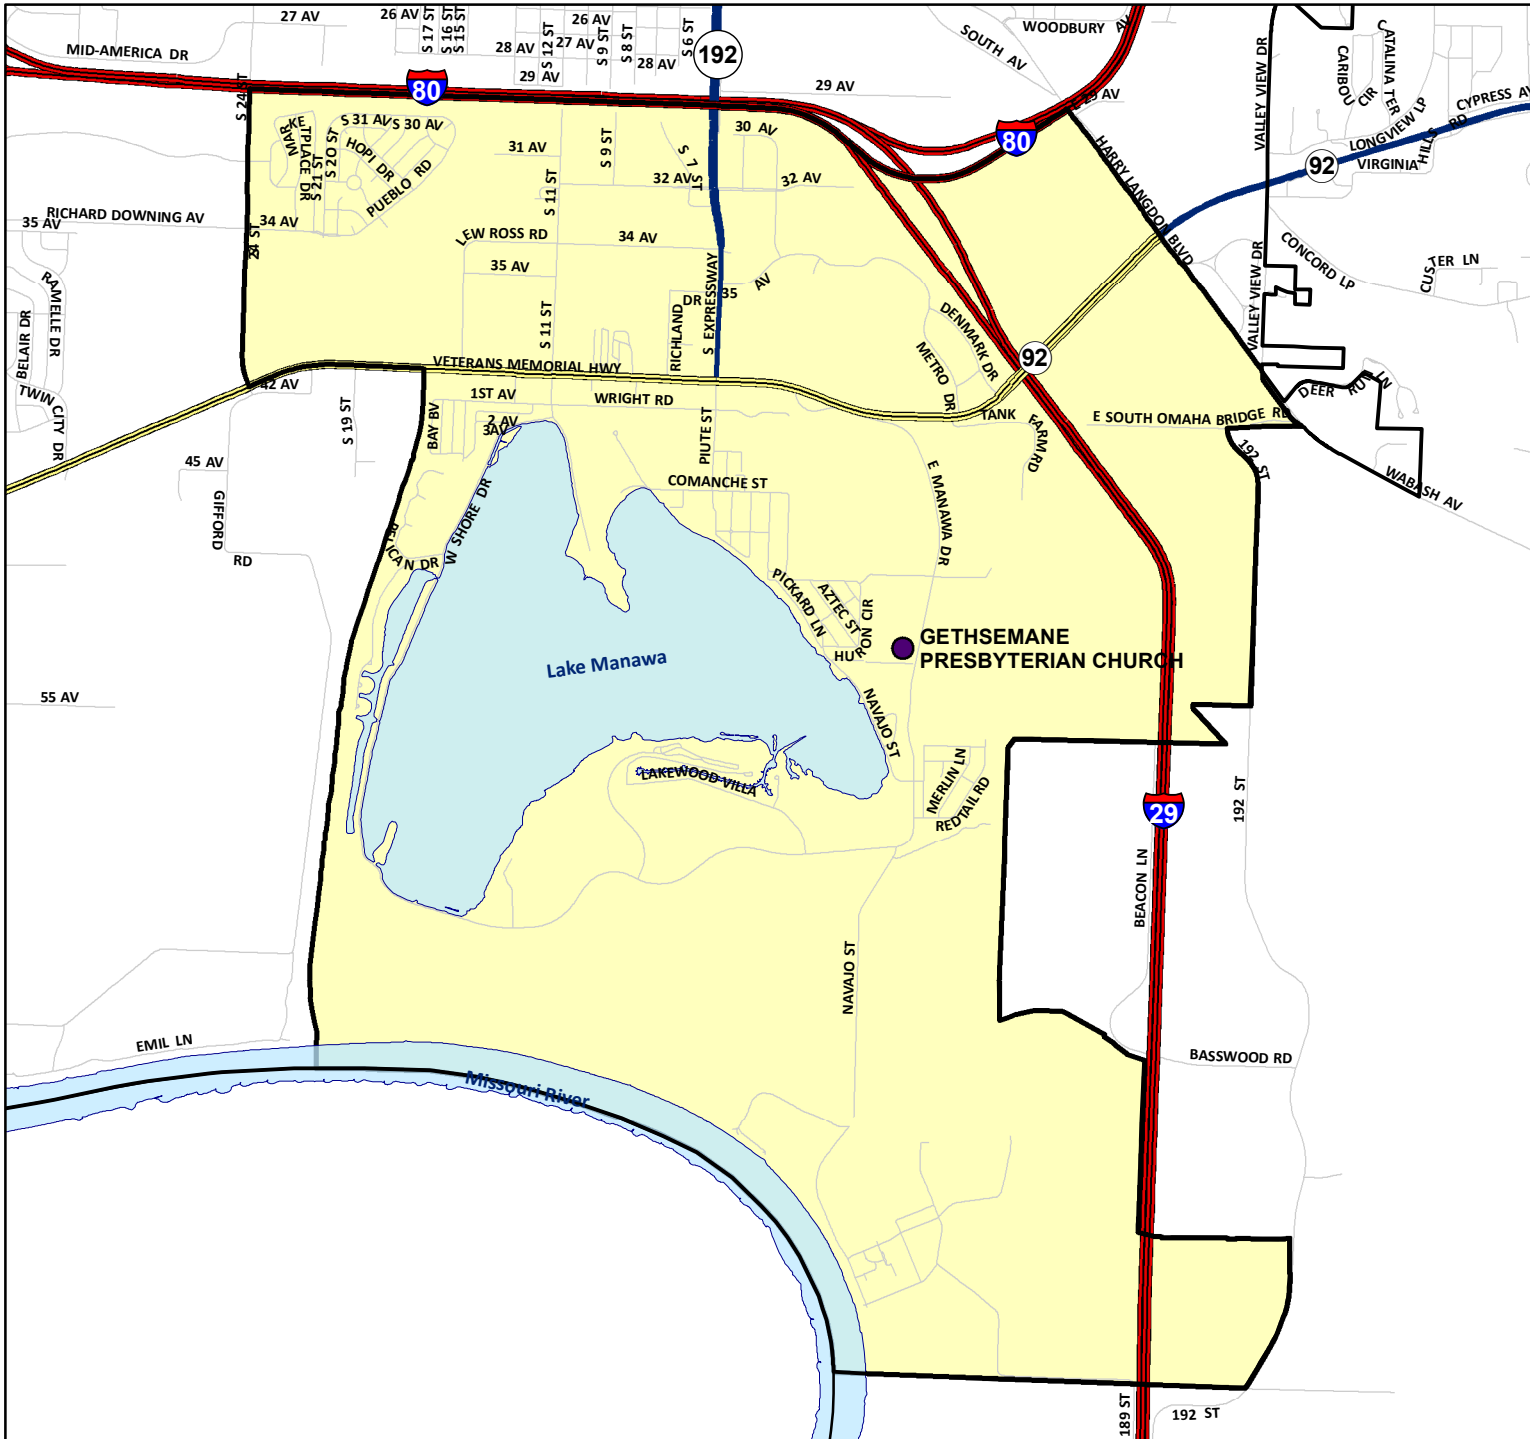

PRECINCT 20 -- GETHSEMANE PRESBYTERIAN CHURCH

CB - 20
Gethsemane Presbyterian Church
224 Wallace Av

Election Contact:
Kristi Everett, First Deputy - Elections
712-328-5700

Map Produced by:
Pottawattamie County GIS
March 9, 2010