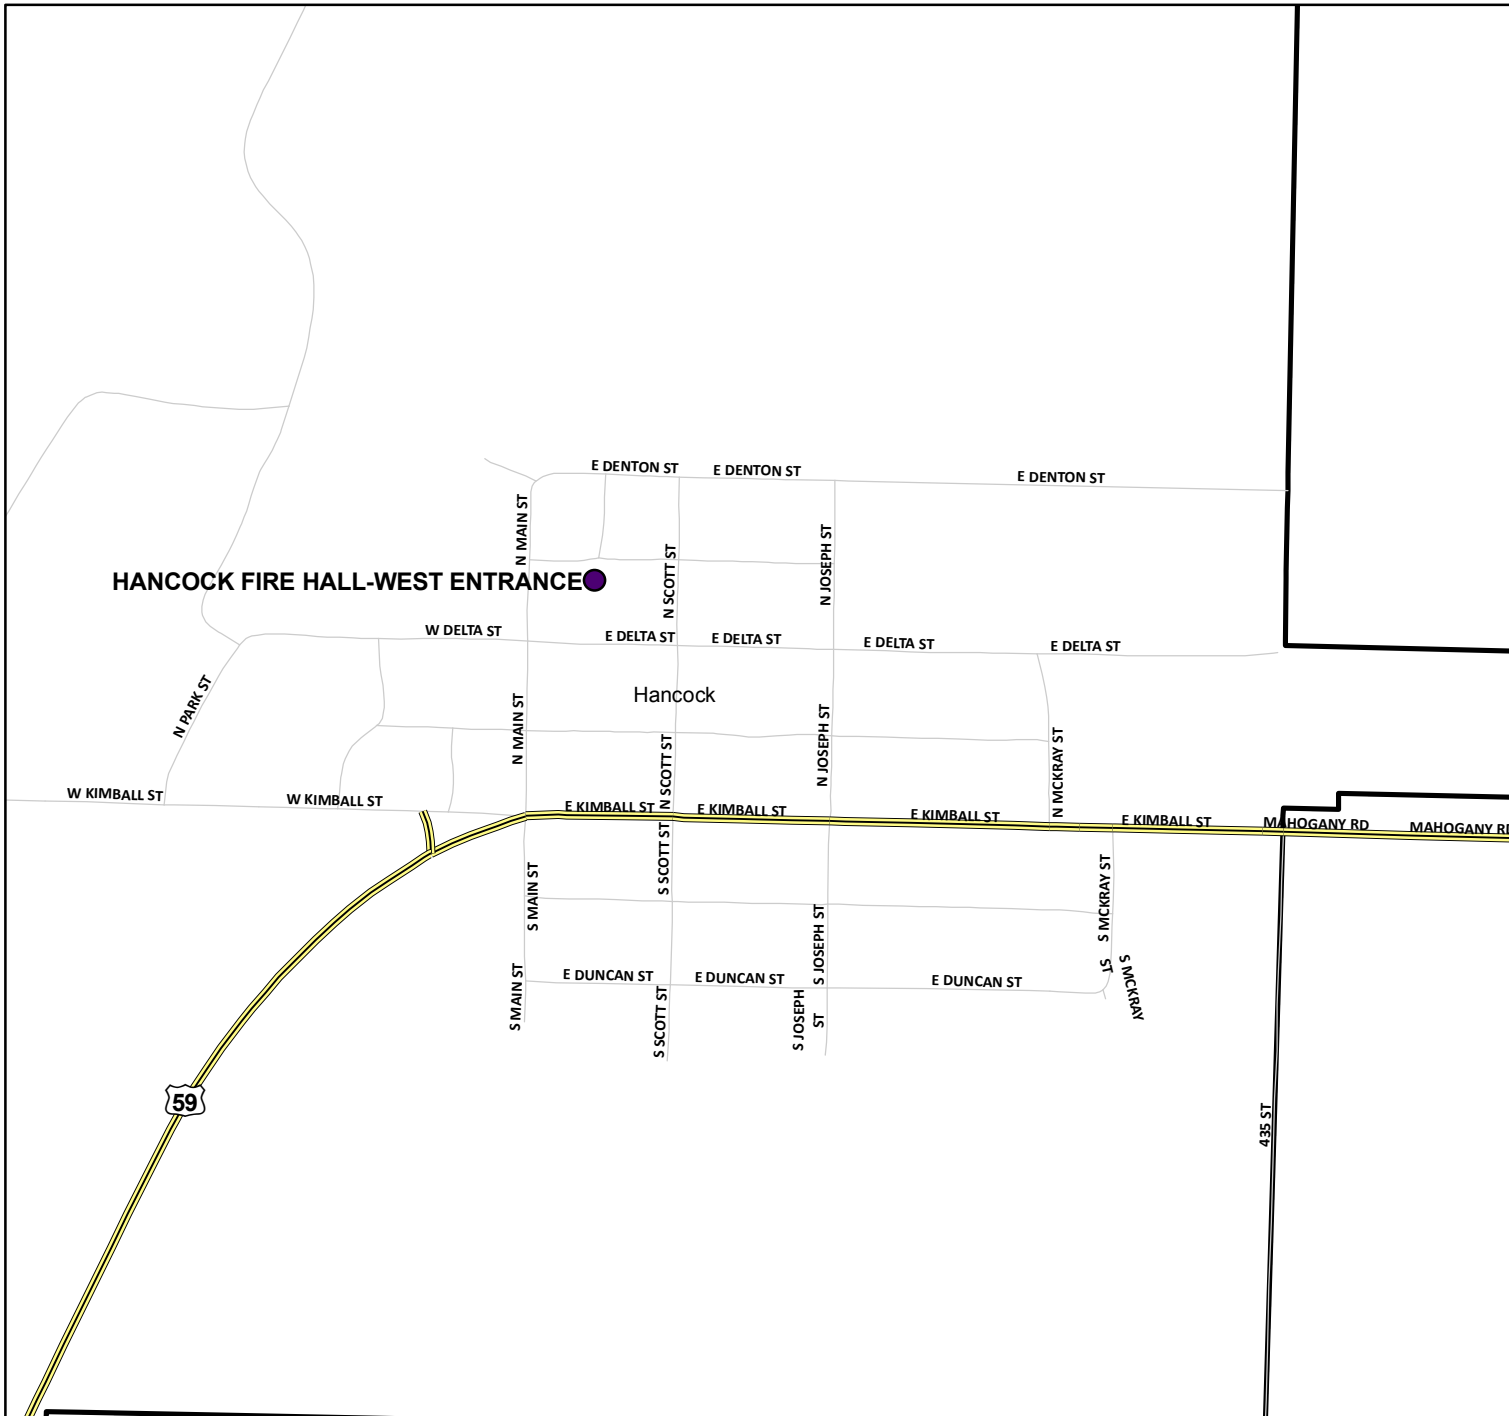

VALLEY TOWNSHIP PRECINCT -- HANCOCK FIRE HALL - WEST ENTRANCE

Valley Township

Township Precincts

Valley Township
 Hancock Fire Hall - West Entrance
 E. Delta - N Main Streets

Election Contact:
 Kristi Everett, First Deputy - Elections
 712-328-5700

Map Produced by:
 Pottawattamie County GIS
 March 9, 2010